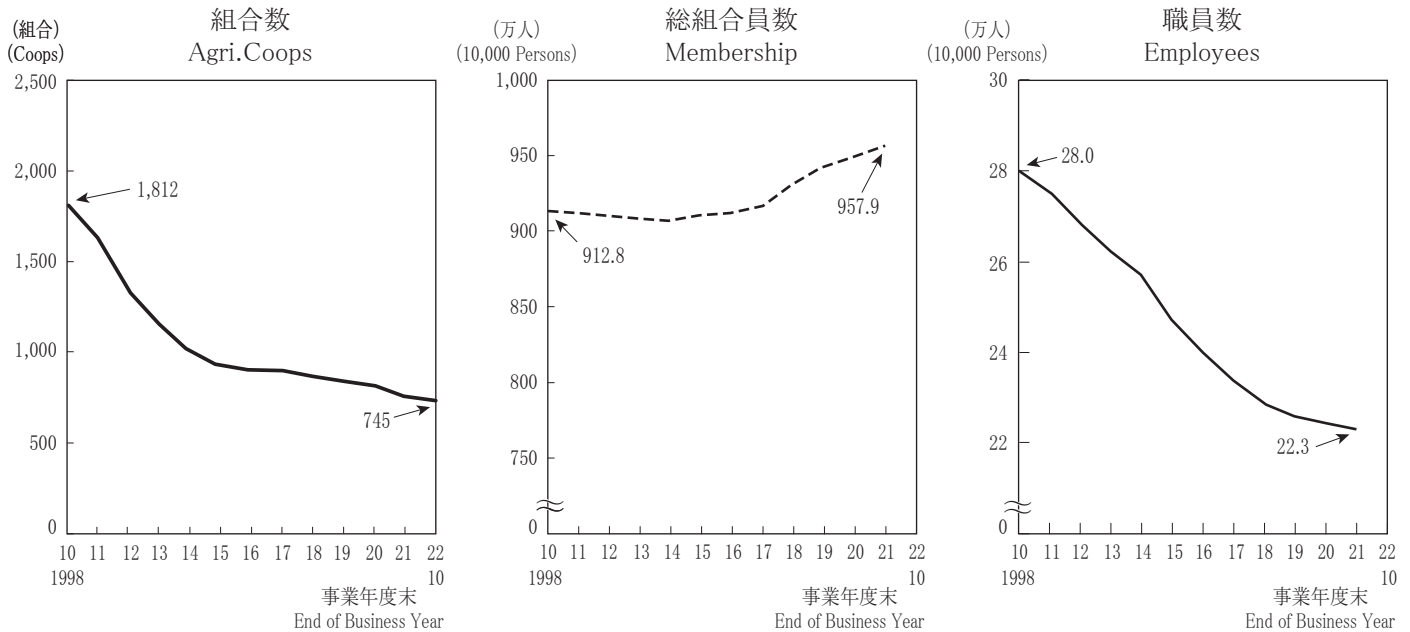

総合農協の組合・組合員・職員数の推移
Evolution of Number, Membership and Employees of Agri.Coops

組合員の正・准組合員の推移
Change of Regular and Associate Membership