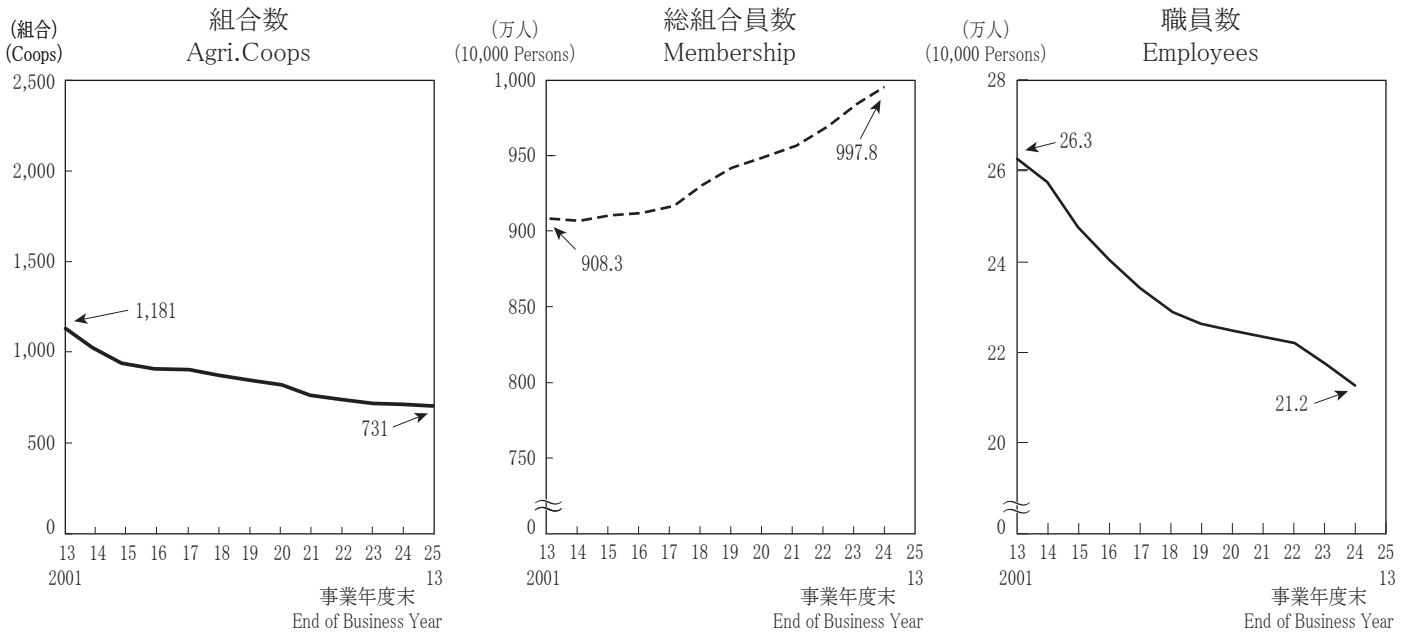

総合農協の組合・組合員・職員数の推移  
Evolution of Number, Membership and Employees of Agri.Coops

組合員の正・准組合員の推移  
Change of Regular and Associate Membership